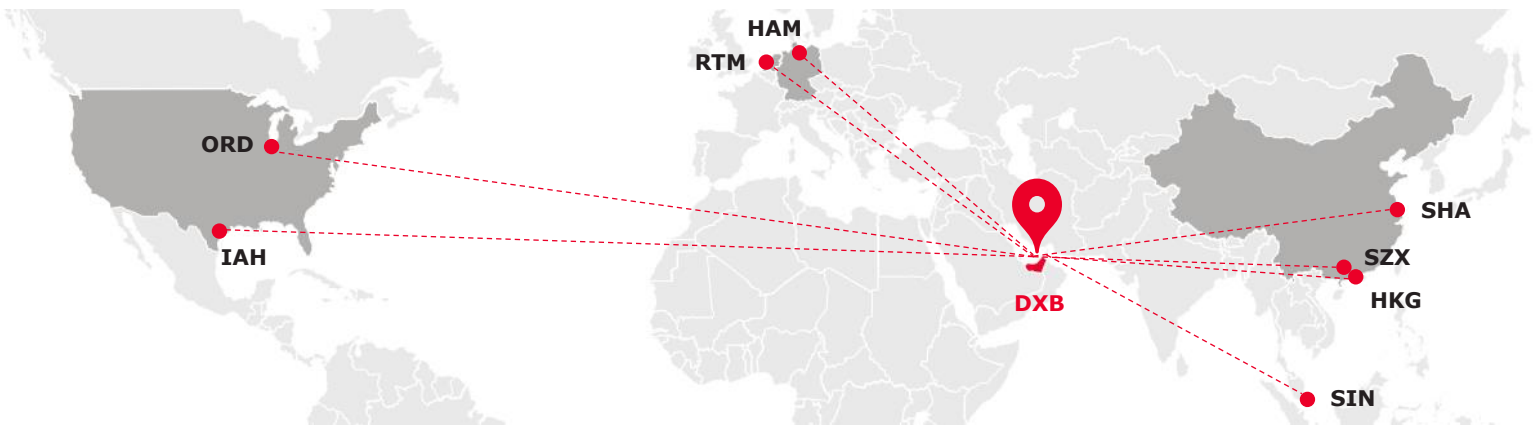

LCL Services

Dubai Gateway – Inbound Services

Strategically located, our Dubai gateway offers direct weekly LCL services into Dubai and the Gulf region. With consistent sailing dates and transit times, competitive and simplified W/M pricing, our services cover most industries including, but not limited to, oil & gas, healthcare, automotive, aerospace & aviation, retail & fashion, food & beverage and construction. The entire process is managed by Expeditors with end-to-end visibility via Expo NOW. Our LCL services are secure and compliant with global and local standards and procedures (including SOLAS).

CONSOL LANE	CUTOFF	LOCATION TO LOCATION	DECONSOL	DESTINATION
Chicago - Dubai		~ 38 Days		
Houston - Dubai		~ 35 Days		
Rotterdam - Dubai		~ 26 Days		
Hamburg - Dubai		~ 25 Days		
Shanghai - Dubai	7 Days	~ 18 Days	2 Days	1-2 Days
Hong Kong - Dubai		~ 18 Days		
Shenzhen - Dubai		~ 16 Days		
Singapore - Dubai		~ 10 Days		

Note: Transit times are approximate and subject to change.